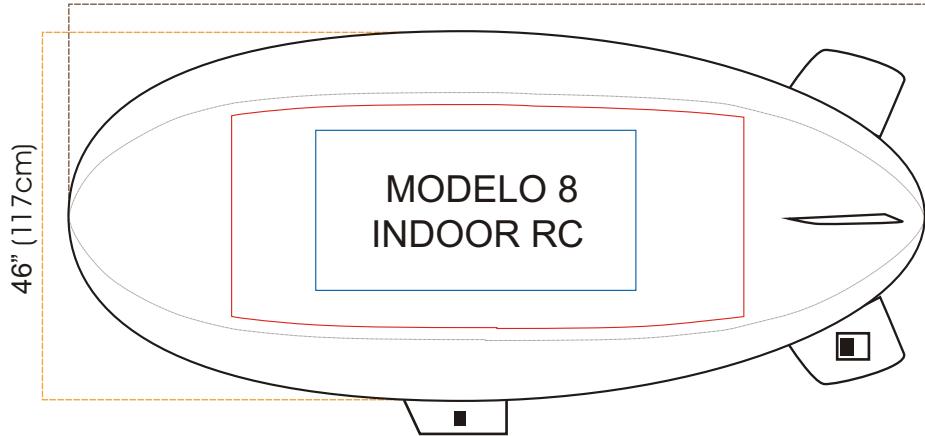

ZEPPELINES RADIO CONTROL

107" (272cm)

Reference
Scale:
6' man
(1.83m)

- = Panel line
- = Digital Graphics Print Area (25" x 64") (64cm x 163cm)
- = Banner (20" x 40") (51cm x 102cm)
- = No Tail Graphics

No. of Panels: 4 (top, bottom & 2 sides)
Helium Volume: ± 90 cu. ft. ($\pm 2.55\text{m}^3$)
Net Lift: ± 6 oz. ($\pm 120\text{g}$)