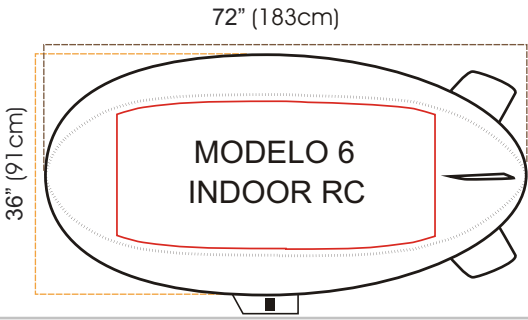

ZEPPELINES RADIO CONTROL

..... = Panel line
———— = Digital Graphics Print Area (18" x 48") (46cm x 122cm)

No. of Panels: 4 (top, bottom & 2 sides)
Helium Volume: ±30cu. ft. (± .85m³)
Net Lift: n/a (0g)