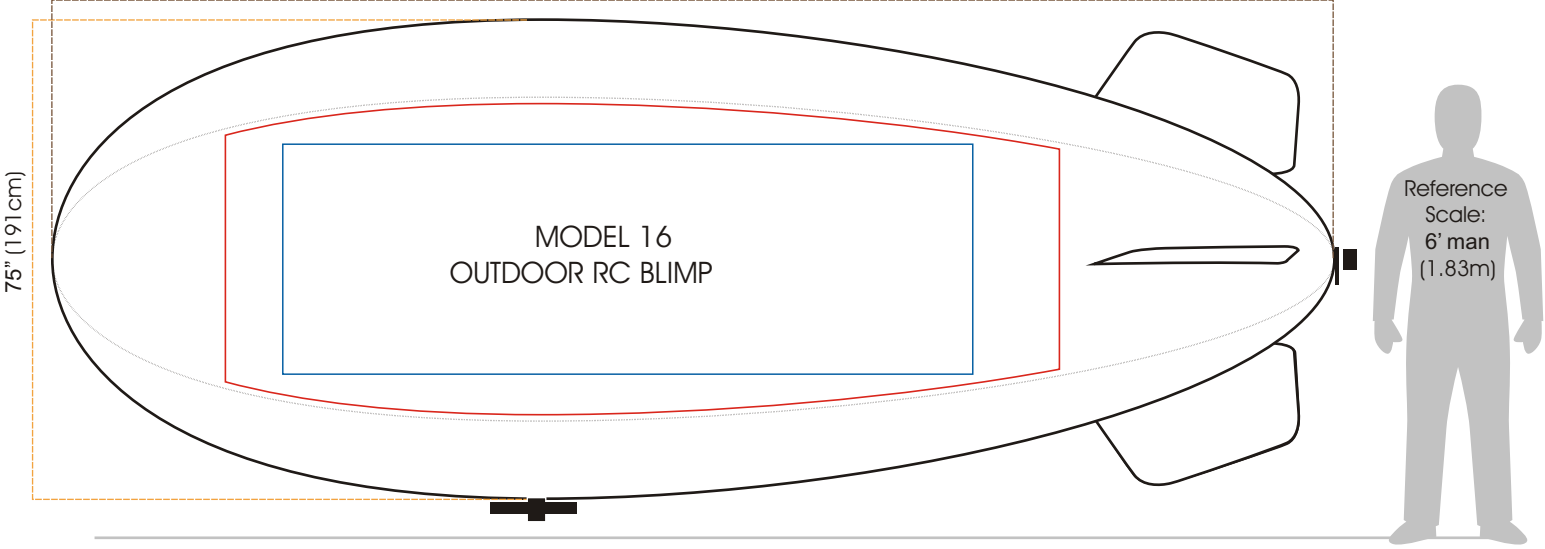

ZEPPELINES RADIO CONTROL

202" (513cm)

- - - - - = Panel line
- - - - - = Digital Graphics Print Area (35" x 131") (89cm x 333cm)
- - - - - = Banner (36" x 108") (91cm x 274cm)

No. of Panels: 4 (1 top, 1 bottom & 2 sides)  
Helium Volume: ±344 cu. ft. (±9.74m<sup>3</sup>)  
Net Lift: ±2 lb. (±907g)