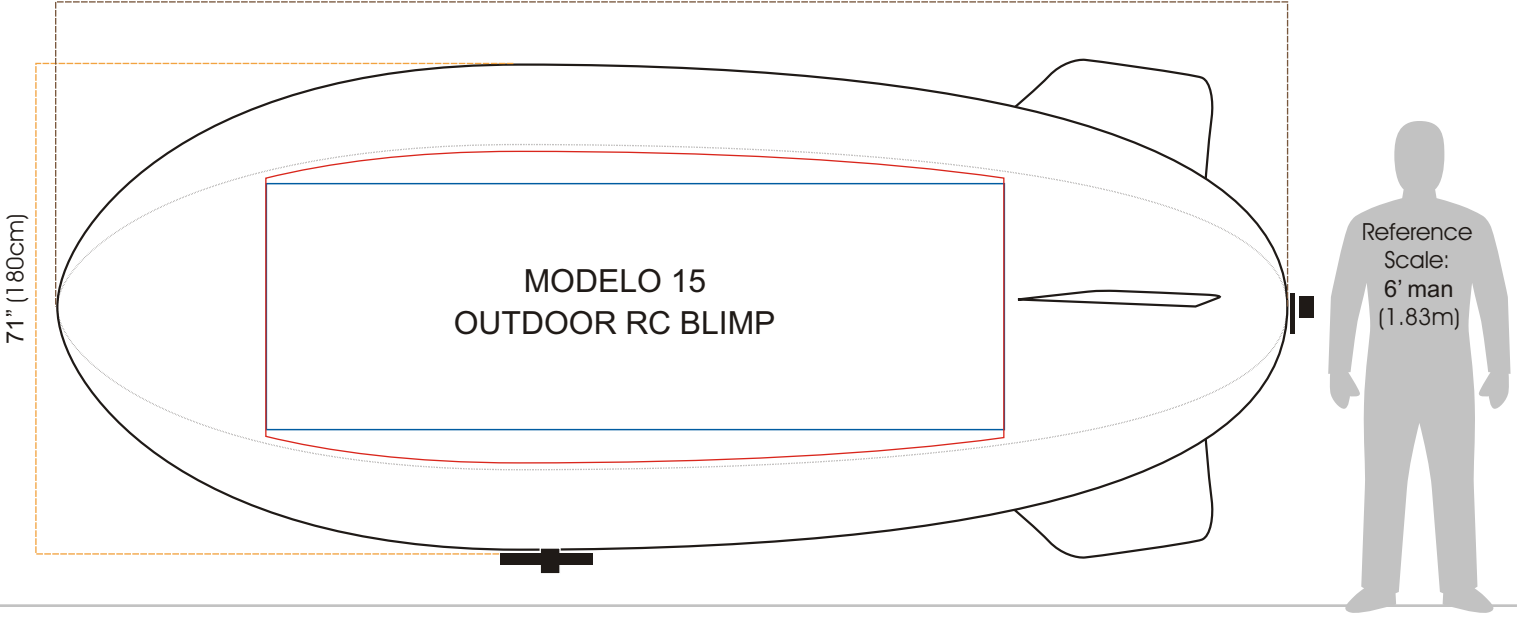

ZEPPELINES RADIO CONTROL

180" (457cm)

- - - - - = Panel line
- - - - - = Digital Graphics Print Area (37" x 108") (94cm x 274cm)
- - - - - = Banner (36" x 108") (91cm x 274cm)

No. of Panels: 4 (1 top, 1 bottom & 2 sides)
Helium Volume: ±300 cu. ft. (±8.50m³)
Net Lift: ±1.5 lb. (±680kg)