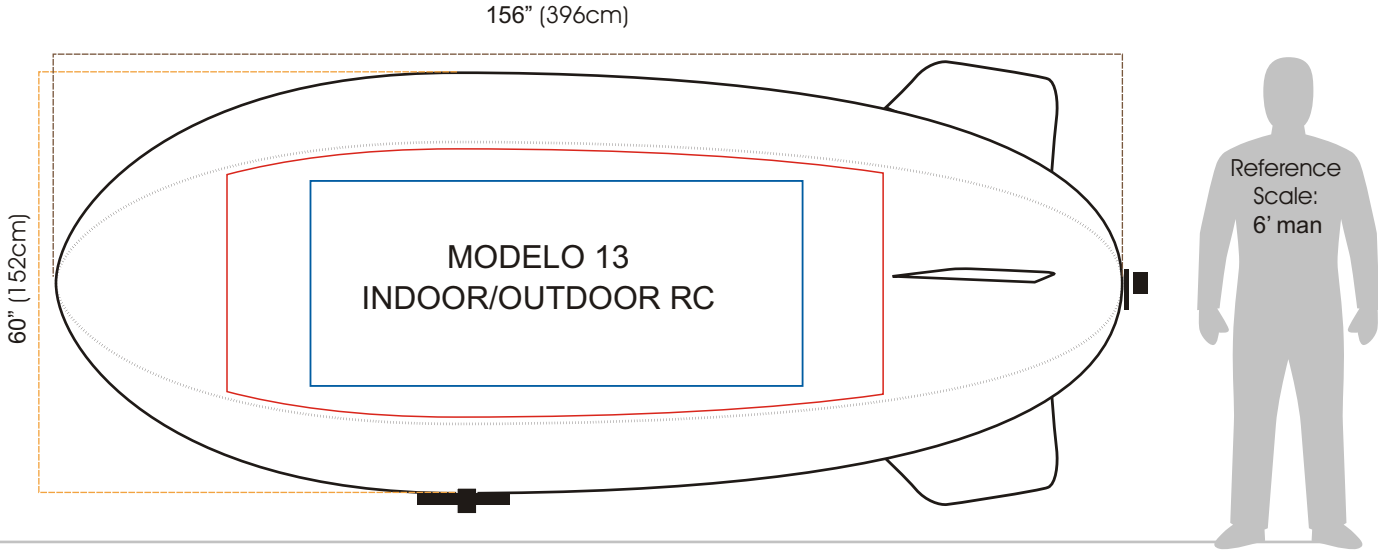

ZEPPELINES RADIO CONTROL

- Panel line
- Digital Graphics Print Area (32"x 96") (81cm x 244cm)
- Banner (30" x 72") (76cm x 183cm)

No. of Panels: 4 (top, bottom & 2 sides)
Helium Volume: ±191 cu. ft. (±5.41m³)
Net Lift: ±8oz. (±222g)