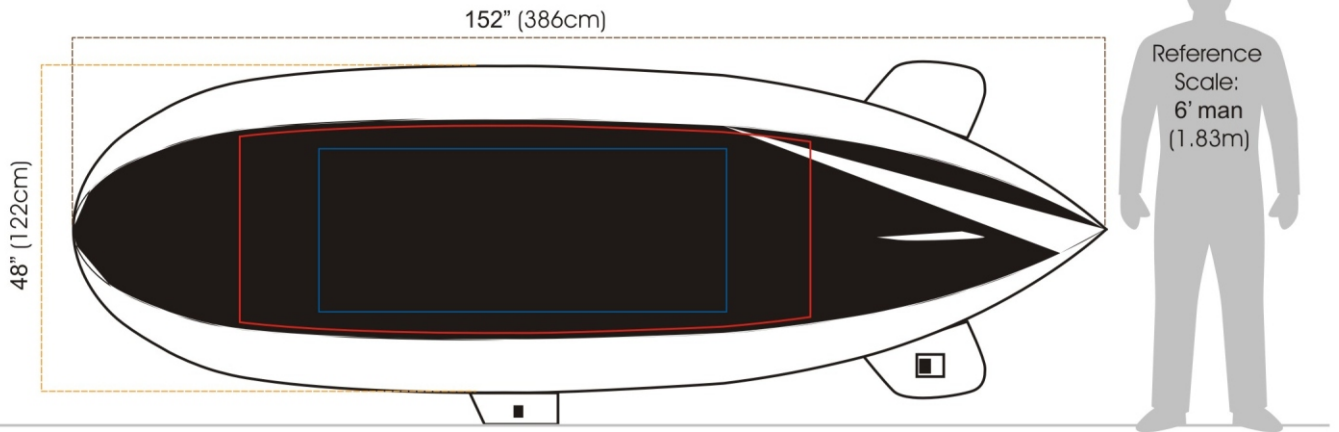

ZEPPELINES RADIO CONTROL

= Panel line

— = Digital Graphics Print Area (16.5" x 84") (42cm x 213cm)

— = Banner (24" x 60") (61cm x 152cm)

No. of Panels: 4 (1 top, 1 bottom & 2 sides)
Helium Volume: ±110 cu. ft. (±3.26m³)
Net Lift: ±14 oz. (±387g)