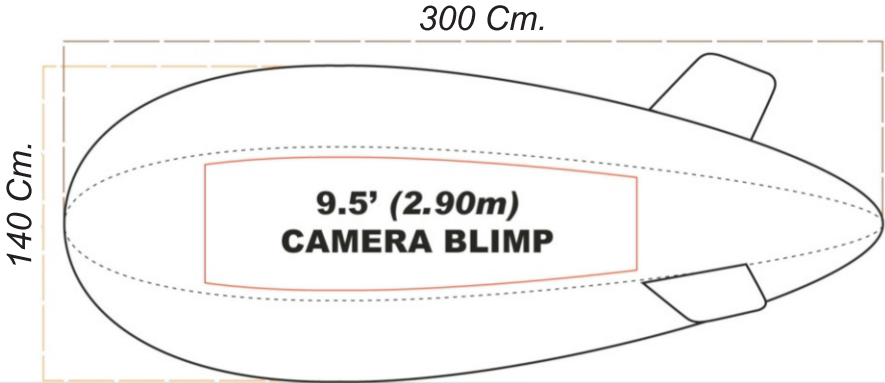

ZEPPELINES FOTOGRAFIA AEREA

- = Panel line
- = Digital Graphics Print Area (14"x 63") (36cm x 160cm)
- = No Banner
- = No Tail Graphics

SCALE:
.5" = 1'
(1cm = 24cm)

No. of Panels: 6 (2top, 2bottom & 2 sides)

Net Lift: ±3.5lbs. (±1.59kg)