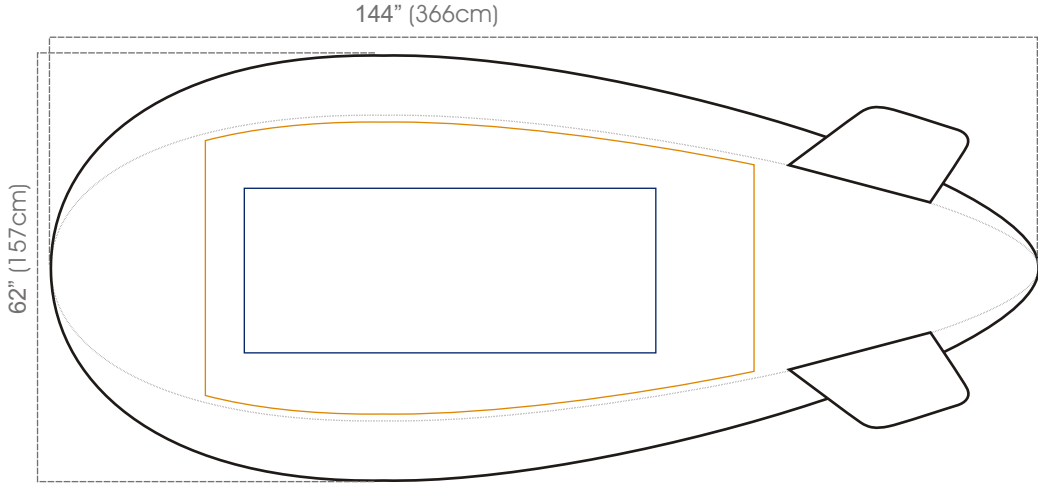

ZEPPELINES FOTOGRAFIA AEREA

- = Panel line
- = Digital Graphics Print Area (30" x 80") (76cm x 203cm)
- = Banner (24" x 60") (61cm x 152cm)

No. of Panels: 4 (1top, 1bottom & 2 sides)
Helium Volume: ±160 cu. ft. (±4.5m³)
Net Lift: ±5lbs. (±2.27kg)